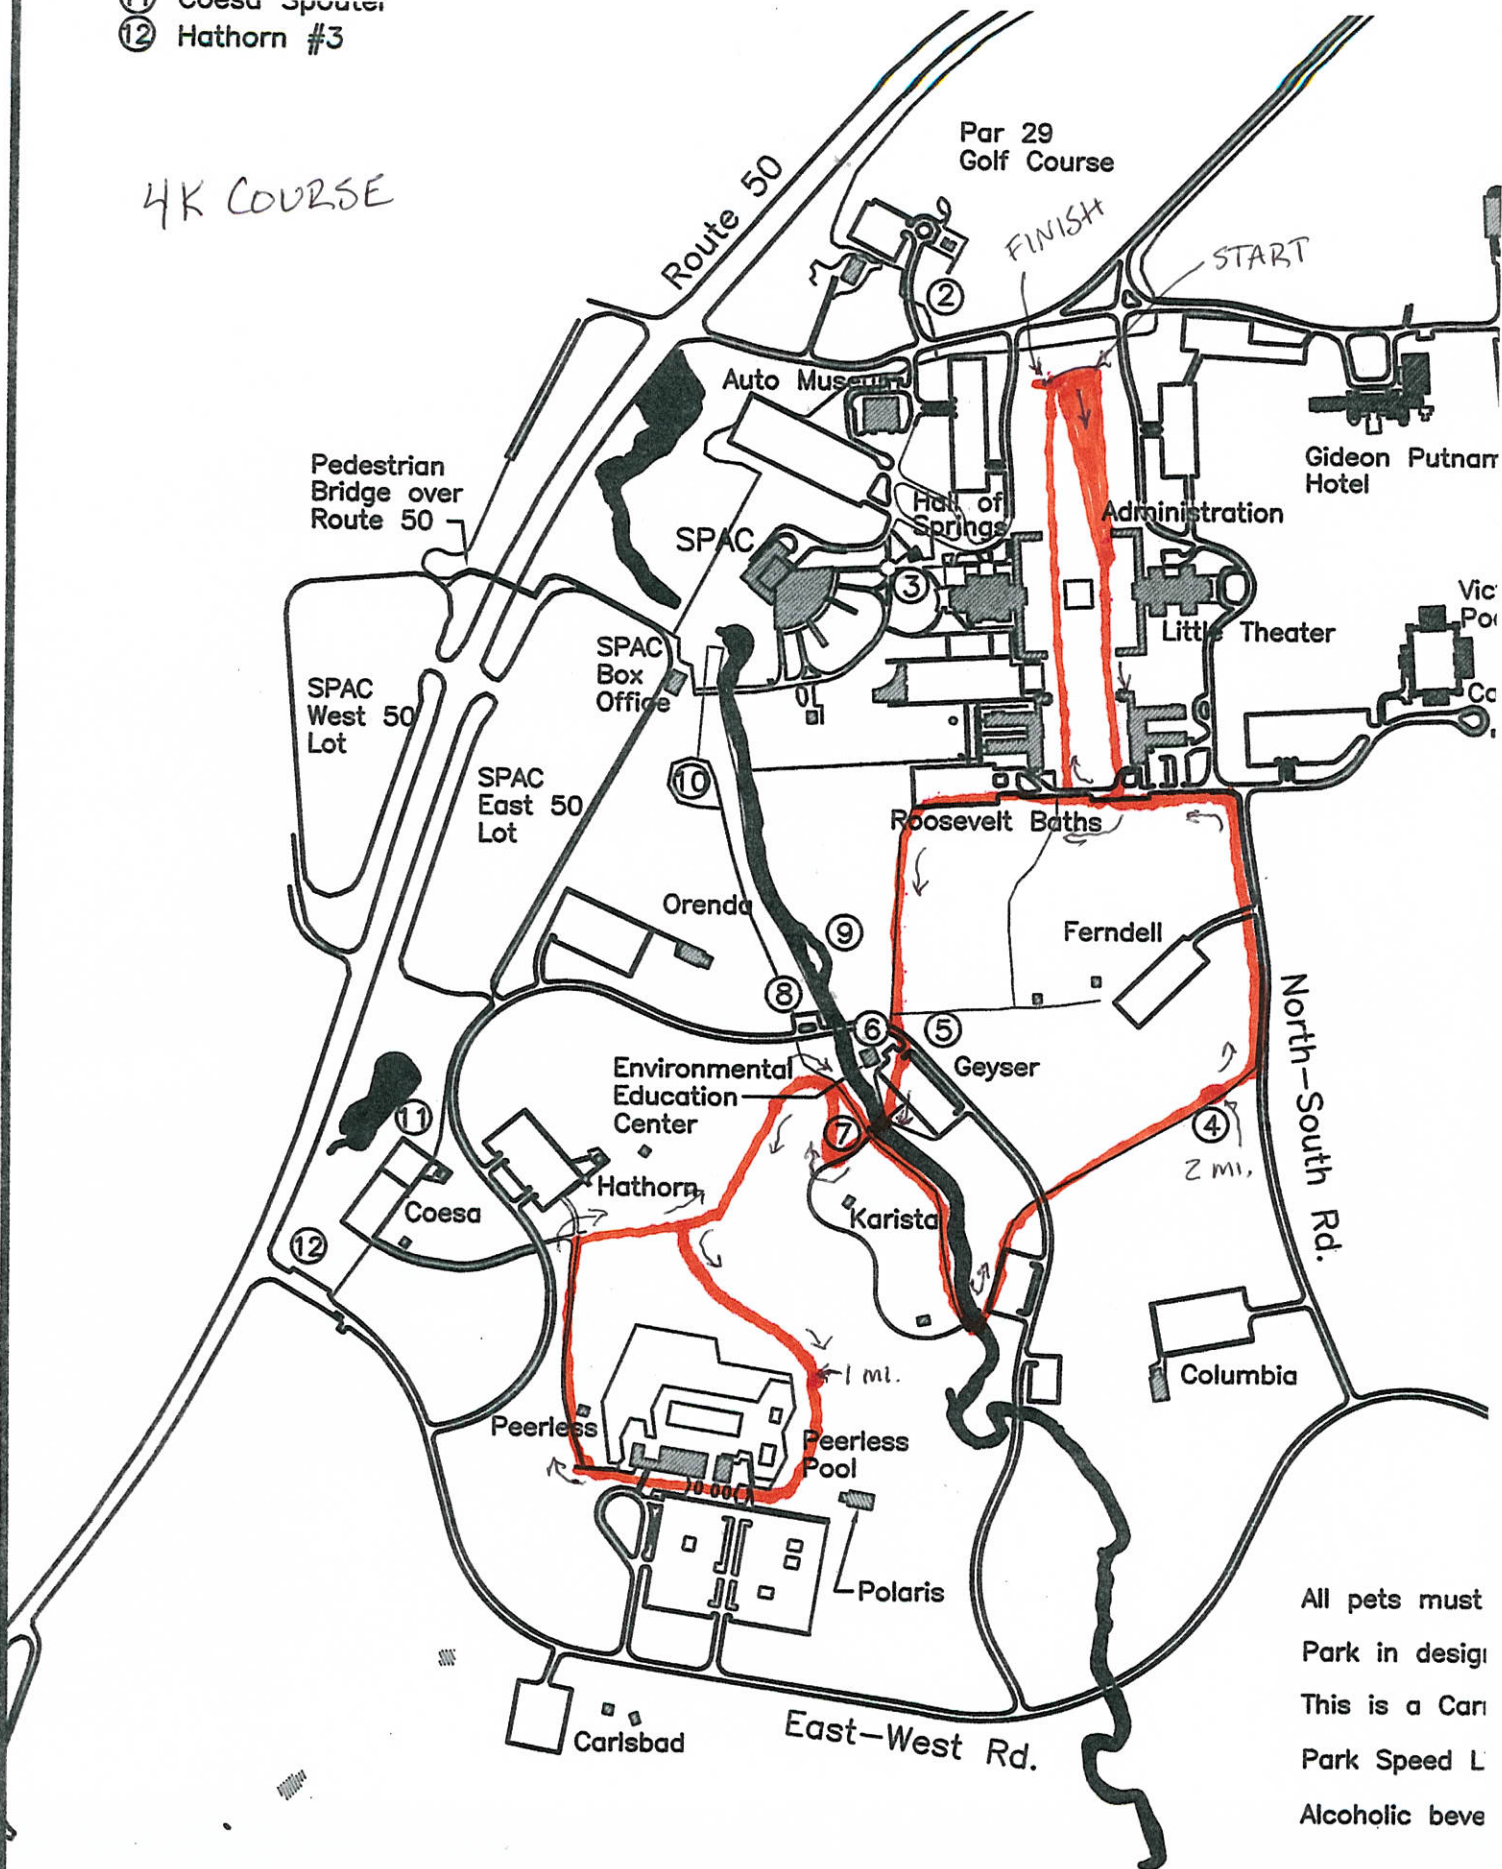

Coesa Spouter
12 Hathorn #3

4K COURSE

All pets must
Park in design
This is a Car
Park Speed L
Alcoholic beve

* Playgrounds are located in the
Geyser, Hathorn, and Peerless Pool
areas.